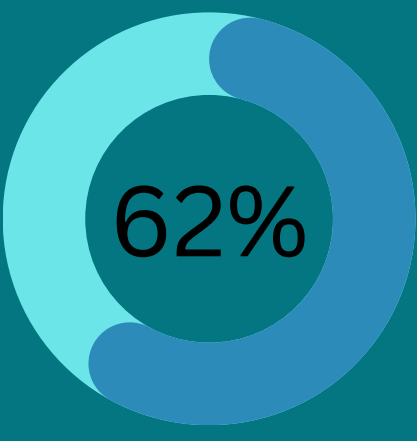

CIVIC HEALTH ASSESSMENT

Social Civics

WHERE KENTUCKIANS GET THEIR POLITICAL LEANINGS AND VIEWS

Discuss politics with family and friends a few times a week

Have purchased or boycotted products to express political opinions

Have contacted an elected public official in the past year

Trust local TV News

Trust local newspapers

Trust social media

CIVIC HEALTH INDEX POLL

Number of Respondents: 800

Margin of Error: ± 3.46%