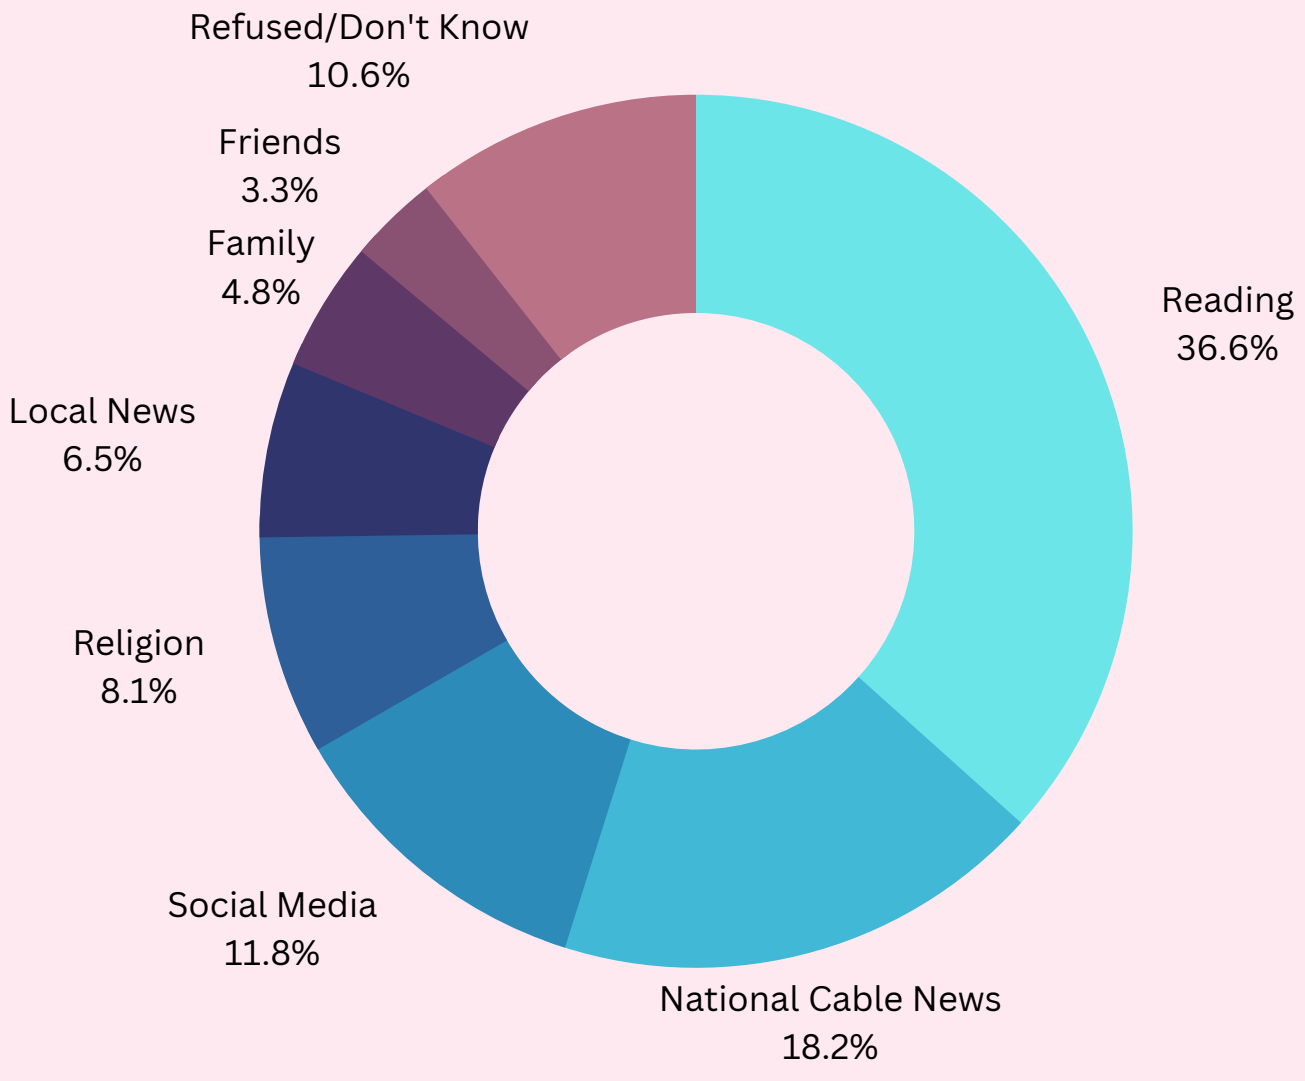

CIVIC HEALTH ASSESSMENT

Social Civics

WHERE KENTUCKIANS GET THEIR POLITICAL LEANINGS AND VIEWS

Discuss politics with family and friends a few times a week

Have purchased or boycotted products to express political opinions

Have contacted an elected public official in the past year

Trust local TV News

Trust local newspapers

Trust social media

CIVIC HEALTH INDEX POLL

Number of Respondents: 800

Margin of Error: ± 3.46%